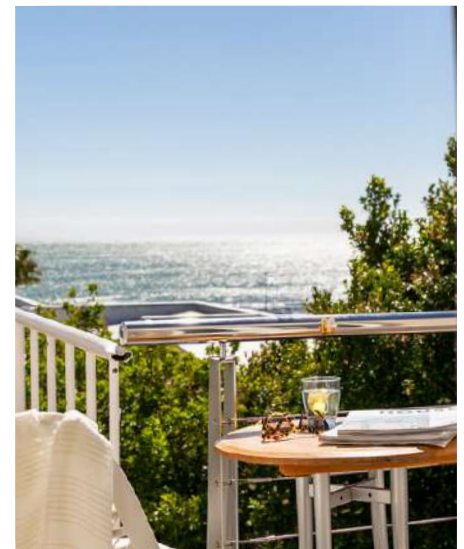

CAMPS BAY VILLAGE, BEACH STUDIOS 15 - LLANDUDNO

32 CAMPS BAY DRIVE - CAMPS BAY

First floor adventure studio with an en-suite bathroom and separate kitchenette. The studio opens on to a patio with ocean and pool views. The studio is conveniently located within 100 m from Camps Bay Promenade and Beach.

1 Bedroom | 1 Bathrooms | 21 m2

VILLAGE N LIFE

MT003_CBV_PMF_LLANDUDNO_130524