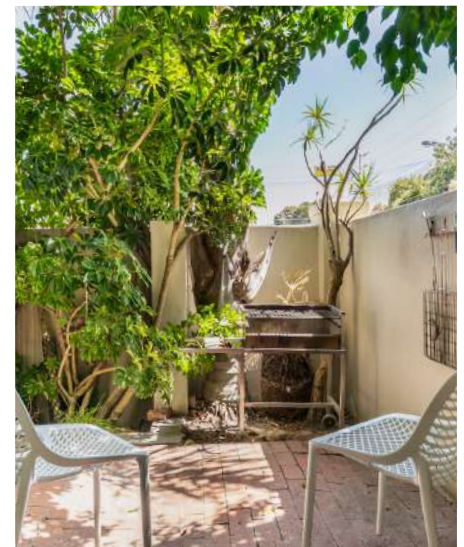

CAMPS BAY VILLAGE, BEACH STUDIOS 1 - IBIZA

32 CAMPS BAY DRIVE - CAMPS BAY

Spacious ground floor studio with an open plan layout that opens onto a private courtyard with your own braai/BBQ stand. The studio is conveniently located within 100 m from Camps Bay Promenade and Beach.

1 Bedroom | 1 Bathrooms | 45 m2

VILLAGE N LIFE

MT003_CBV_PMF_IBIZA_130524

CAMPS BAY VILLAGE, BEACH STUDIOS 10 - LA MARBELLA

32 CAMPS BAY DRIVE - CAMPS BAY

Spacious ground floor studio with an open plan layout that opens onto a private courtyard with your own braai/BBQ stand. The studio is conveniently located within 100 m from Camps Bay Promenade and Beach.