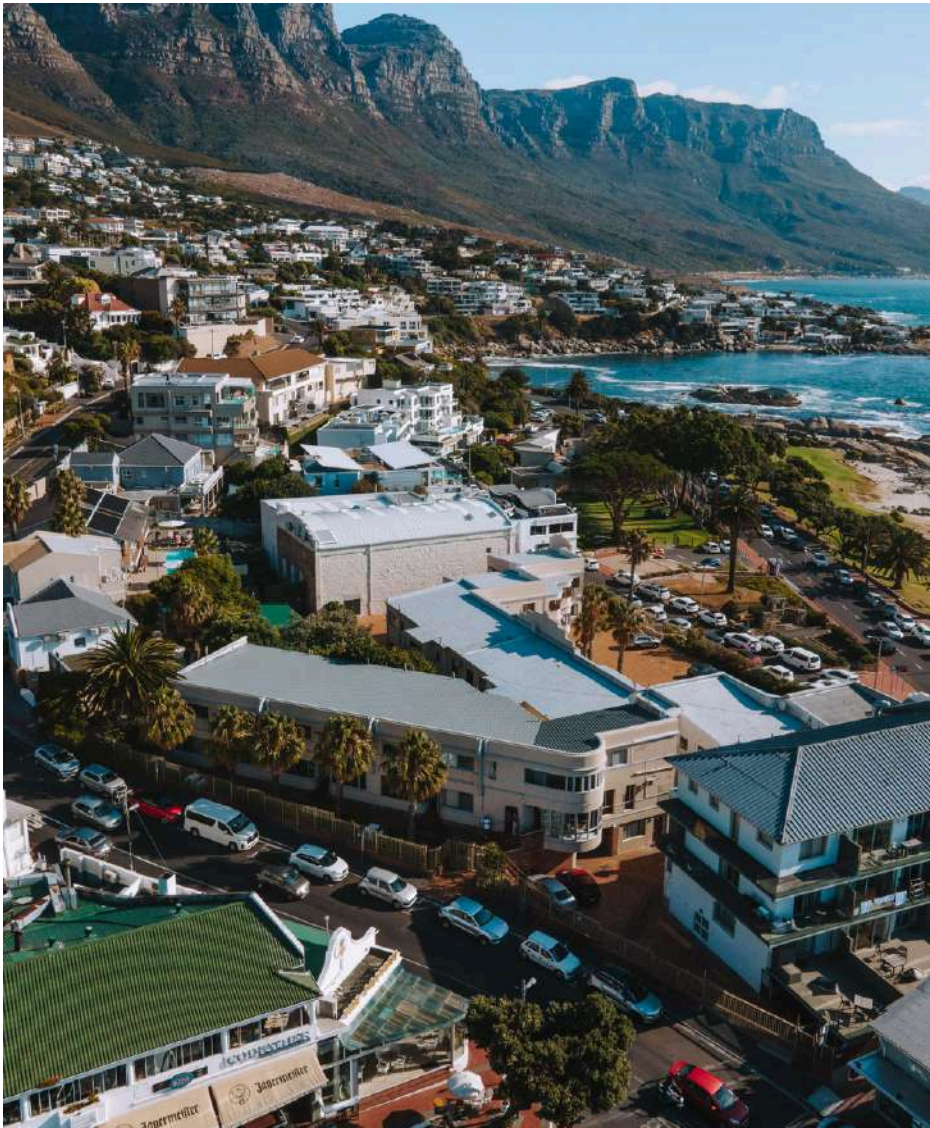

# CAMPS BAY VILLAGE, 34 BRIGHTON COURT

32 CAMPS BAY DRIVE - CAMPS BAY

Ground floor open plan studio overlooking the gardens, lions head and street. The apartment is conveniently located within 20m of the Camps Bay Promenade and Beach.

# CAMPS BAY VILLAGE, 39 BRIGHTON COURT

32 CAMPS BAY DRIVE - CAMPS BAY

First floor studio overlooking the gardens, lions head and bustling Camps Bay street. The apartment is conveniently located within 20m of the Camps Bay Promenade and Beach.

# CAMPS BAY VILLAGE, 40 BRIGHTON COURT

32 CAMPS BAY DRIVE - CAMPS BAY

First floor studio overlooking the gardens, lions head and bustling Camps Bay street. The apartment is conveniently located within 20m of the Camps Bay Promenade and Beach.