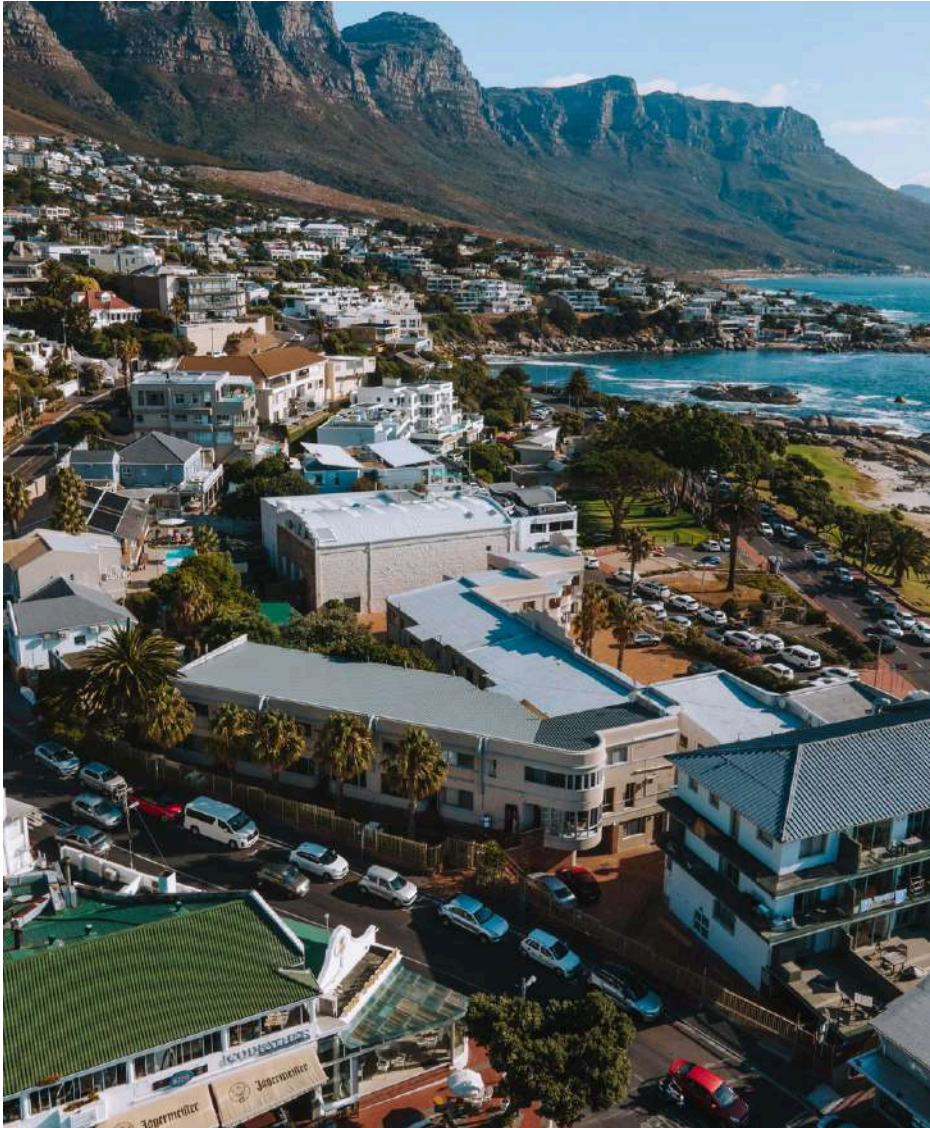

# CAMPS BAY VILLAGE, 34 BRIGHTON COURT

32 CAMPS BAY DRIVE - CAMPS BAY

Ground floor open plan studio overlooking the gardens, lions head and street. The apartment is conveniently located within 20m of the Camps Bay Promenade and Beach.

# CAMPS BAY VILLAGE, 39 BRIGHTON COURT

32 CAMPS BAY DRIVE - CAMPS BAY

First floor studio overlooking the gardens, lions head and bustling Camps Bay street. The apartment is conveniently located within 20m of the Camps Bay Promenade and Beach.

# CAMPS BAY VILLAGE, 40 BRIGHTON COURT

32 CAMPS BAY DRIVE - CAMPS BAY

First floor studio overlooking the gardens, lions head and bustling Camps Bay street. The apartment is conveniently located within 20m of the Camps Bay Promenade and Beach.

# CAMPS BAY VILLAGE, 43 BRIGHTONCOURT

32 CAMPS BAY DRIVE - CAMPS BAY

Firts floor studio overlooking the gardens, lions head and bustling Camps Bay street. The apartment is conveniently located within 20m of the Camps Bay Promenade and Beach.