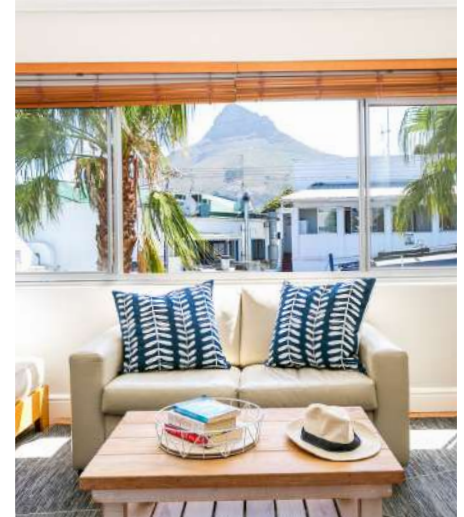

# CAMPS BAY VILLAGE, 34 BRIGHTON COURT

32 CAMPS BAY DRIVE - CAMPS BAY

Ground floor open plan studio overlooking the gardens, lions head and street. The apartment is conveniently located within 20m of the Camps Bay Promenade and Beach.

# CAMPS BAY VILLAGE, 39 BRIGHTON COURT

32 CAMPS BAY DRIVE - CAMPS BAY

First floor studio overlooking the gardens, lions head and bustling Camps Bay street. The apartment is conveniently located within 20m of the Camps Bay Promenade and Beach.